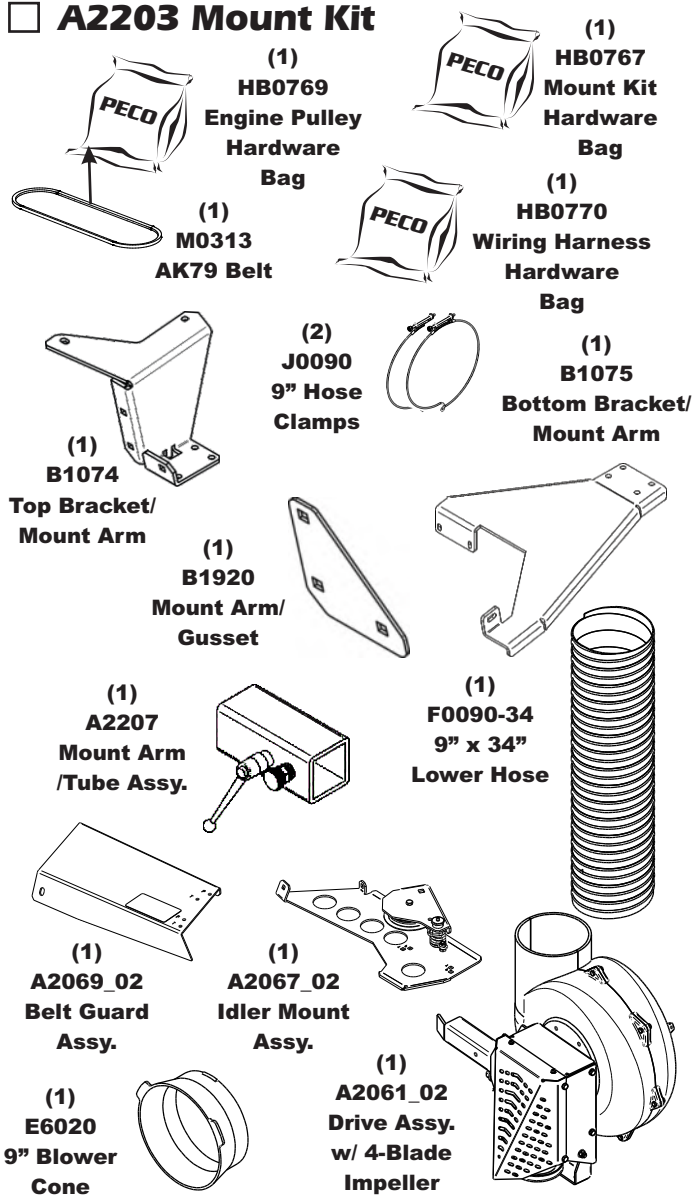

Unit Model #: 28131502

Mower: Kubota

Owner's Manual: Q0537

Mower Type: Z700 Series

Deck Size: 54" & 60"

Vac Type: P3B (15 Cu. Ft.)

Deck Type:

Drive Type: PTO-X Driven

Revision #: 4 - Updated Mount Kit - XY 3/3/2020

Fits Year(s): 2018 & Newer

A2204 Vac Kit

A2203 Mount Kit

A2206 Boot Kit

A2162 Quad Weight Kit / Single Caster

A2121 Dual Weight Kit / Single Caster