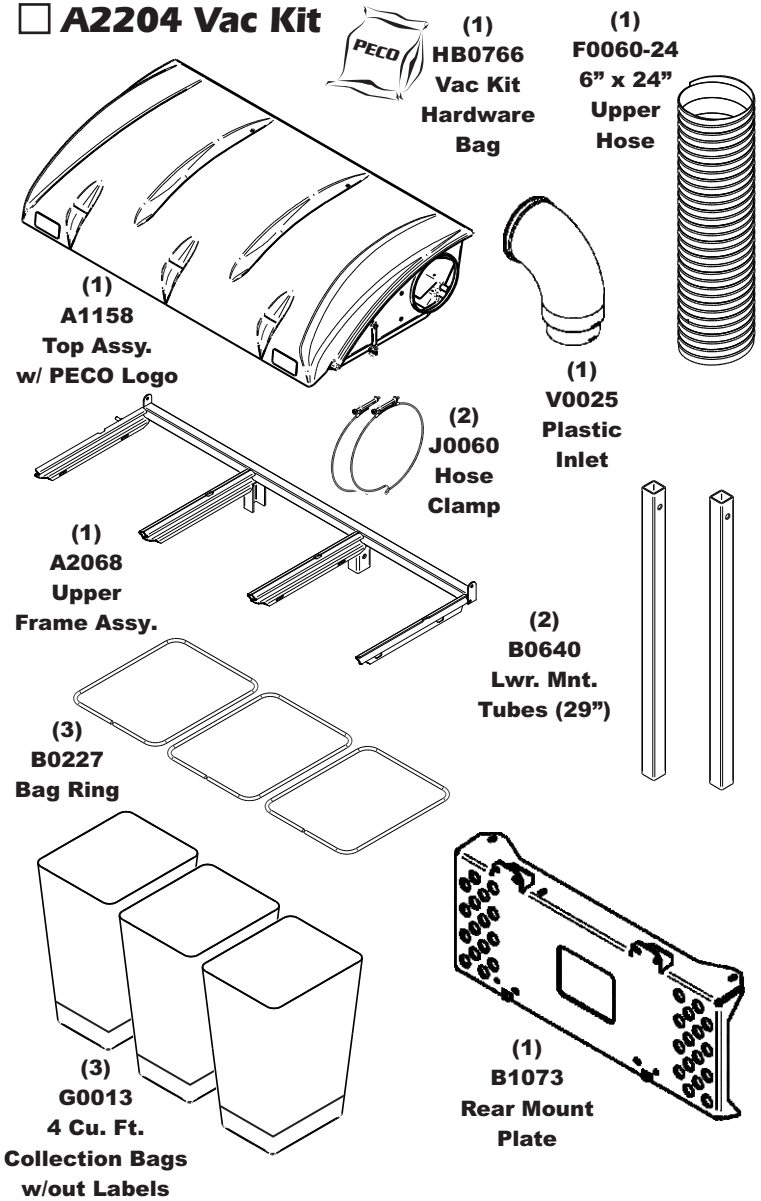

Unit Model #: 28131502

Mower: Kubota

Owner's Manual: Q0537

Mower Type: Z700 Series

Deck Size: 54" & 60"

Vac Type: P3B (15 Cu. Ft.)

Deck Type:

Drive Type: PTO-X Driven

Revision #: 4 - Updated Mount Kit - XY 3/3/2020

Fits Year(s): 2018 & Newer

A2204 Vac Kit

A2203 Mount Kit

A2206 Boot Kit

A2162 Quad Weight Kit / Single Caster

A2121 Dual Weight Kit / Single Caster