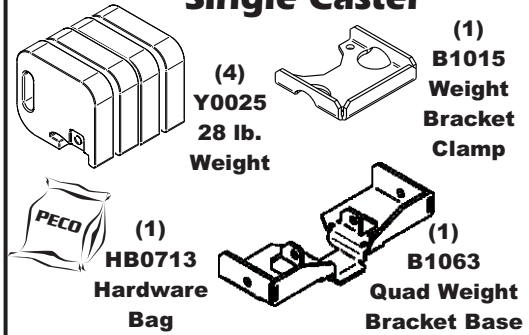

Unit Model #: 28131502

Mower: Kubota

Owner's Manual: Q0537

Mower Type: Z700 Series

Deck Size: 54" & 60"

Vac Type: P3B (15 Cu. Ft.)

Deck Type:

Drive Type: PTO-X Driven

Revision #: 4 - Updated Mount Kit - XY 3/3/2020

Fits Year(s): 2018 & Newer

A2204 Vac Kit

A2203 Mount Kit

A2206 Boot Kit

A2162 Quad Weight Kit / Single Caster

A2121 Dual Weight Kit / Single Caster