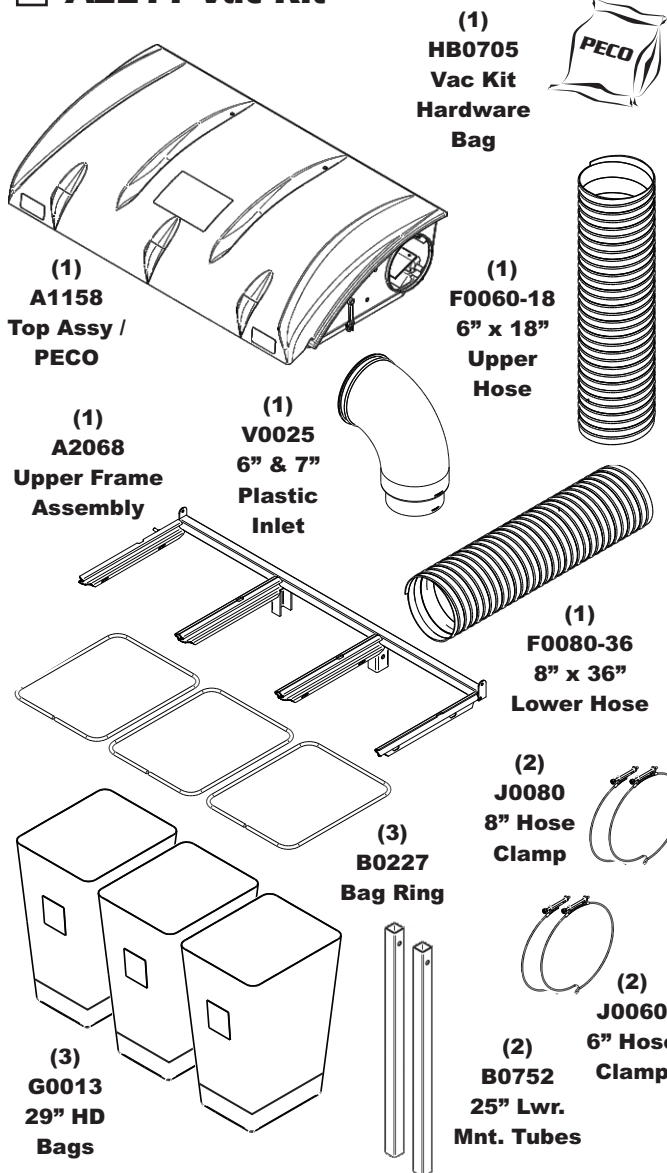

Unit Model #: 54131501

Mower: Kioti

Owner's Manual: Q0539

Mower Type: ZXC

Deck Size: 48", 54" & 60"

Vac Type: P3B

Deck Type:

Drive Type: PTO-X

Revision #: 4 - Updated Mount Arm (Feb 2021)

Fits Year(s): 2018-Newer

A2211 Vac Kit

A2212 Mount Kit

A2213 Boot Kit

A2121 Dual Weight Kit/ Single Caster

A2121 Dual Weight Kit/ Single Caster