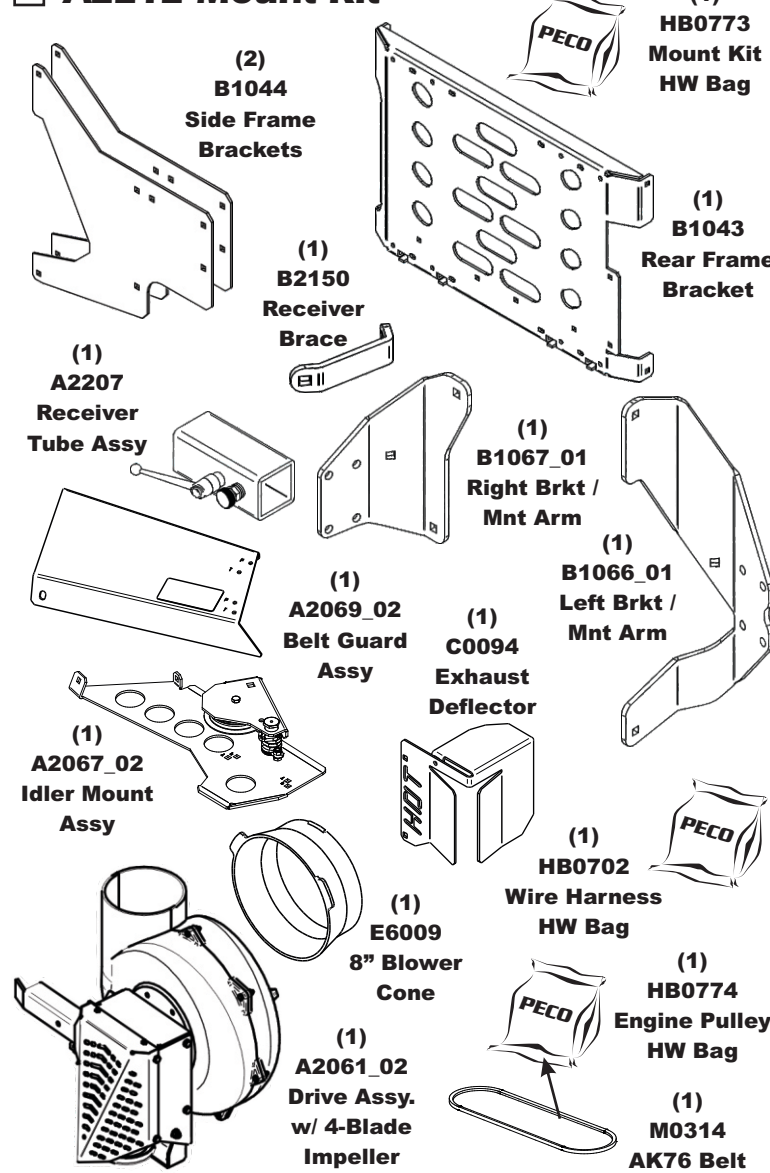

Unit Model #: 54131501

Mower: Kioti

Owner's Manual: Q0539

Mower Type: ZXC

Deck Size: 48", 54" & 60"

Vac Type: P3B

Deck Type:

Drive Type: PTO-X

Revision #: 4 - Updated Mount Arm (Feb 2021)

Fits Year(s): 2018-Newer

A2211 Vac Kit

A2212 Mount Kit

A2213 Boot Kit

A2121 Dual Weight Kit/ Single Caster

A2121 Dual Weight Kit/ Single Caster