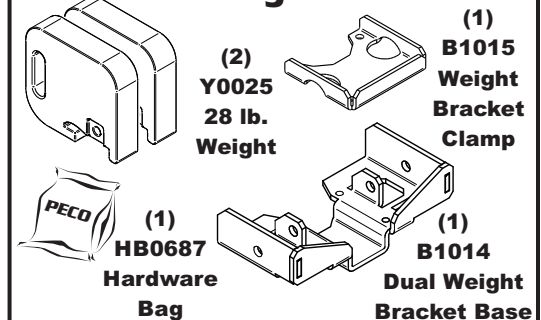

Revision #: 4 - Updated Mount Arm (Feb 2021)

Fits Year(s): 2018-Newer

A2211 Vac Kit

A2212 Mount Kit

A2213 Boot Kit

A2121 Dual Weight Kit/ Single Caster

A2121 Dual Weight Kit/ Single Caster