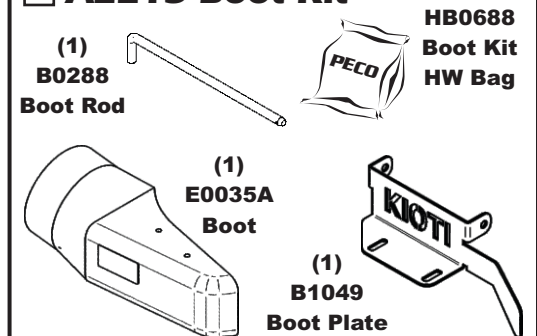

Revision #: 4 - Updated Mount Arm (Feb 2021)

Fits Year(s): 2018-Newer

A2211 Vac Kit

A2212 Mount Kit

A2213 Boot Kit

A2121 Dual Weight Kit/ Single Caster

A2121 Dual Weight Kit/ Single Caster