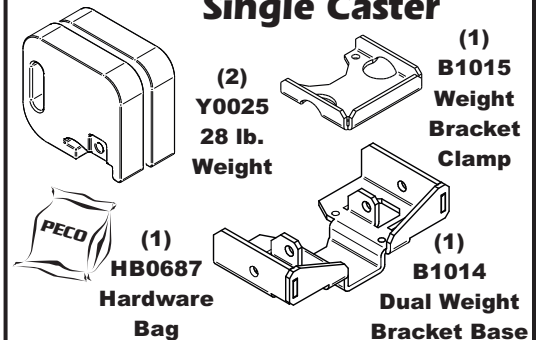

**Deck Type:** AirFx

**Drive Type:** PTO-X

**Revision #:** 0

**Fits Year(s):** 2019 - Newer

**A2275 Vac Kit**

**A2273 Mount Kit**

**A2174 Boot Kit**

**A2121 Dual Weight Kit / Single Caster**

**A2121 Dual Weight Kit / Single Caster**