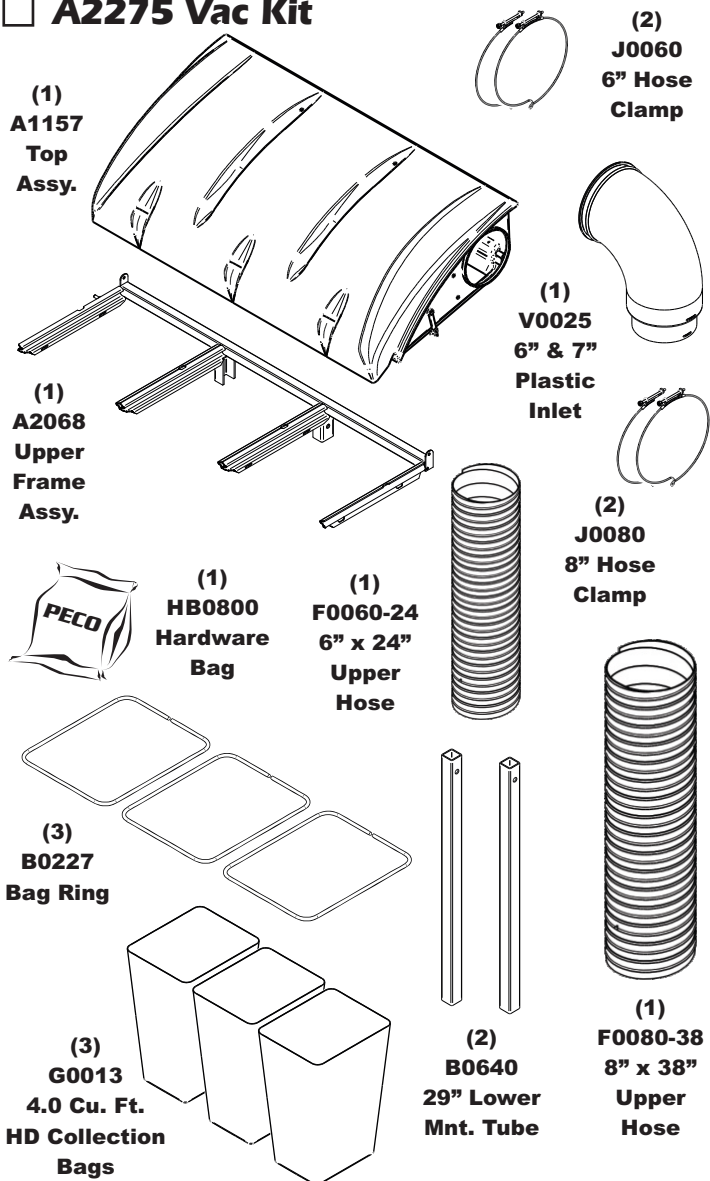

**Unit Model #: 23131510**

**Mower & Type:** Bob-Cat ProCat, ProCat MX & Predator Pro

**Owner's Manual:** Q0549

**Mower Model:** 6000 Series, 6000MX Series, 7001 & 7002

**Deck Size:** 52" - 61"

**Vac Type:** 15 Cu. Ft. Pro 3 Bagger

**Deck Type:** AirFx

**Drive Type:** PTO-X

**Revision #:** 0

**Fits Year(s):** 2019 - Newer

**A2275 Vac Kit**

**A2273 Mount Kit**

**A2174 Boot Kit**

**A2121 Dual Weight Kit / Single Caster**

**A2121 Dual Weight Kit / Single Caster**