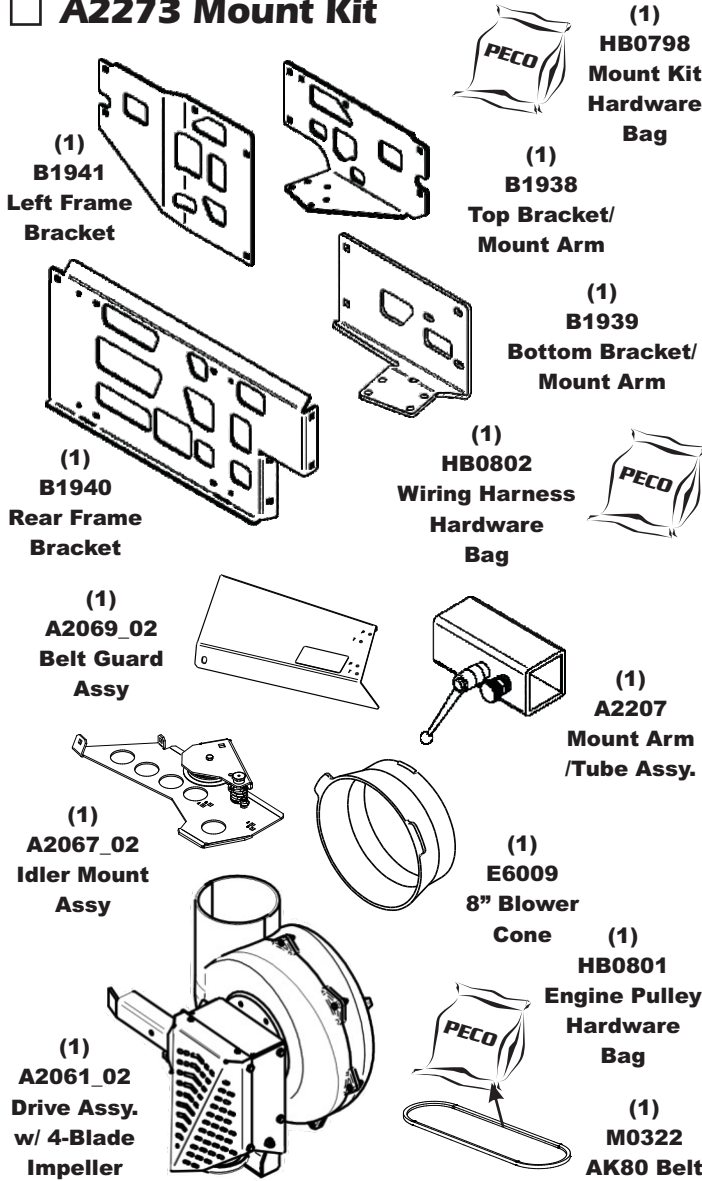

**Deck Type:** AirFx

**Drive Type:** PTO-X

**Revision #:** 0

**Fits Year(s):** 2019 - Newer

**A2275 Vac Kit**

**A2273 Mount Kit**

**A2174 Boot Kit**

**A2121 Dual Weight Kit / Single Caster**

**A2121 Dual Weight Kit / Single Caster**