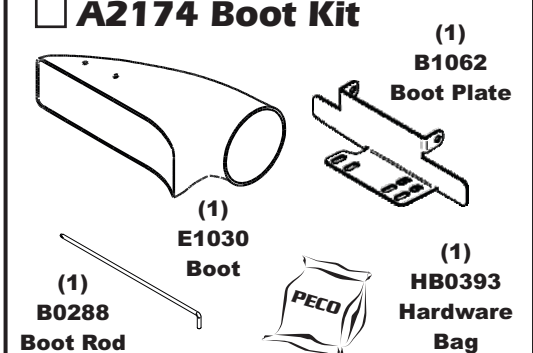

**Deck Type:** AirFx

**Drive Type:** PTO-X

**Revision #:** 0

**Fits Year(s):** 2019 - Newer

**A2275 Vac Kit**

**A2273 Mount Kit**

**A2174 Boot Kit**

**A2121 Dual Weight Kit / Single Caster**

**A2121 Dual Weight Kit / Single Caster**