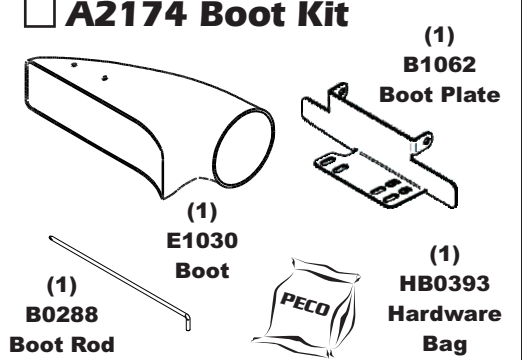

Revision #: 0

Fits Year(s): 2019-Newer

A2274 Vac Kit

A2273 Mount Kit

A2174 Boot Kit

A2121 Dual Weight Kit / Single Caster

A2121 Dual Weight Kit / Single Caster