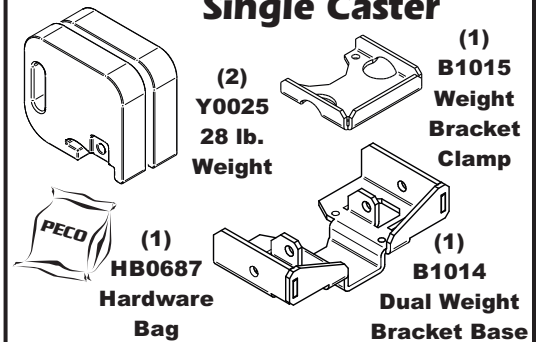

Revision #: 0

Fits Year(s): 2019-Newer

A2274 Vac Kit

A2273 Mount Kit

A2174 Boot Kit

A2121 Dual Weight Kit / Single Caster

A2121 Dual Weight Kit / Single Caster