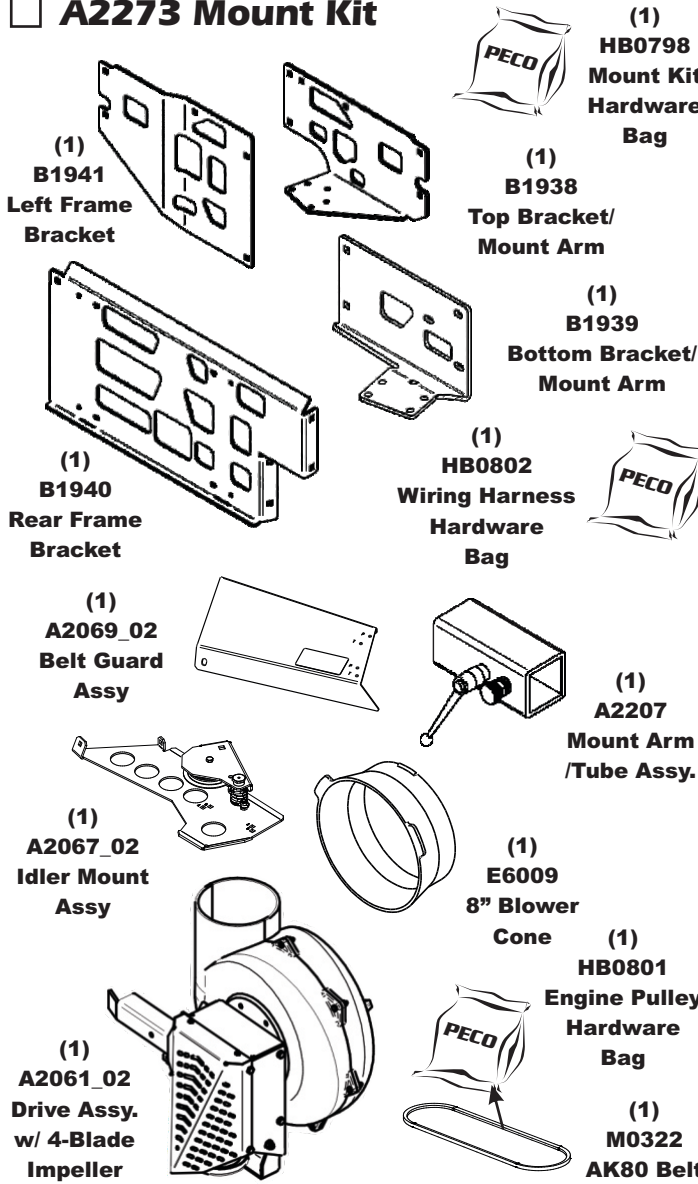

Unit Model #: 23651201

Mower & Type: Bob-Cat ProCat, ProCat MX & Predator Pro

Owner's Manual: Q0548

Mower Model: 6000 Series, 6000MX Series, 7001 & 7002

Deck Size: 52" - 61"

Vac Type: P12

Deck Type: AirFX

Drive Type: PTO-X

Revision #: 0

Fits Year(s): 2019-Newer

A2274 Vac Kit

A2273 Mount Kit

A2174 Boot Kit

A2121 Dual Weight Kit / Single Caster

A2121 Dual Weight Kit / Single Caster