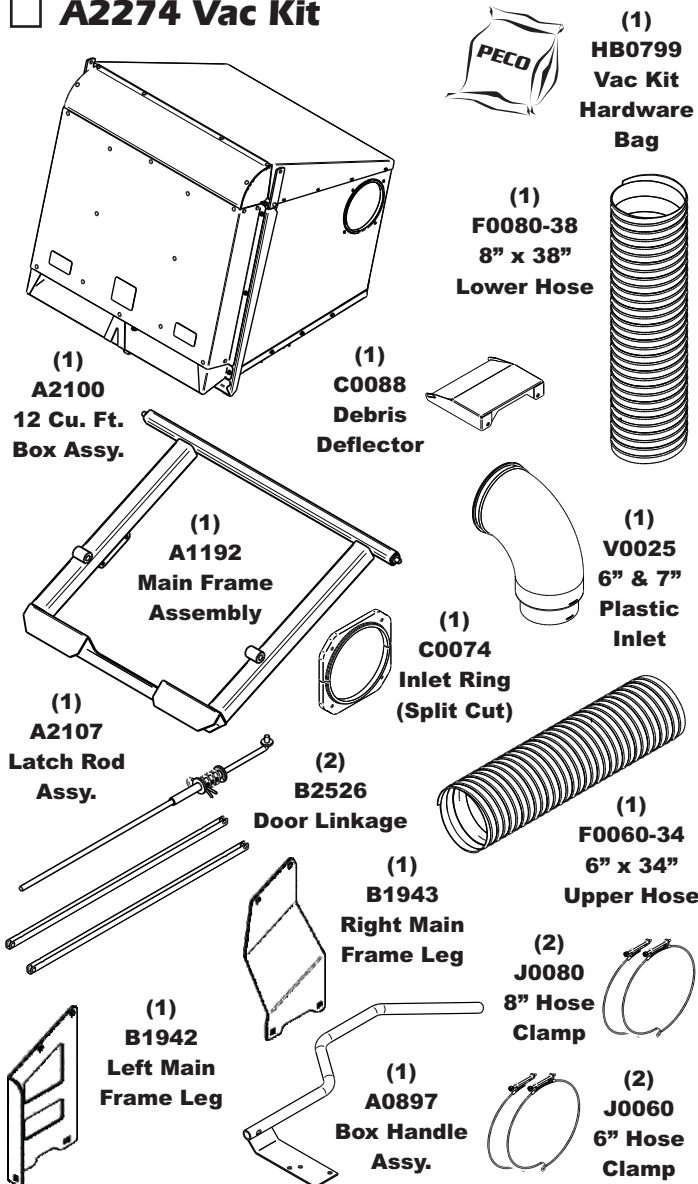

Unit Model #: 23651201

Mower & Type: Bob-Cat ProCat, ProCat MX & Predator Pro

Owner's Manual: Q0548

Mower Model: 6000 Series, 6000MX Series, 7001 & 7002

Deck Size: 52" - 61"

Vac Type: P12

Deck Type: AirFX

Drive Type: PTO-X

Revision #: 0

Fits Year(s): 2019-Newer

A2274 Vac Kit

A2273 Mount Kit

A2174 Boot Kit

A2121 Dual Weight Kit / Single Caster

A2121 Dual Weight Kit / Single Caster